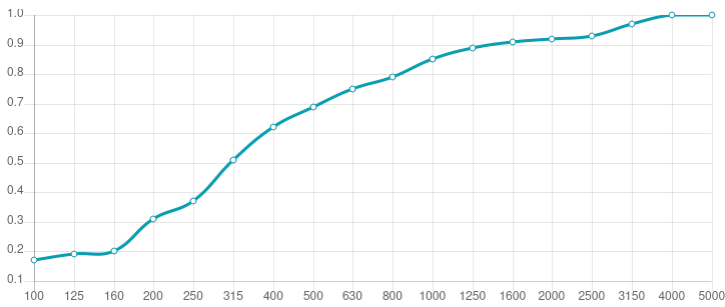

Performance

Technical Information

Features

Type:  
Absorber

Absorption range: 315 Hz to 8000 Hz

Acoustic Class: B | ( $\alpha_w$ ) = 0,80

Available fire rates:  
FG | Furniture Grade

Material:  
- Acoustic fabric  
- Calibrated cell acoustic foam

Dimensions:

FG - SF | 555x1150x30mm | 0.64 Kg

Myriad is an acoustic absorber panel, designed for rooms that require a simple and efficient solution for reverberation control. Made from high performance acoustic foam, covered with a premium acoustic fabric, Myriad excels in the high frequency range. Myriad unleashes its design potential when combining colours, allowing you to create beautiful designs and your own personalised patterns. Myriad is very easy to install, with a self-adhesive backing. In minutes you can have your room acoustically treated and ready to use.