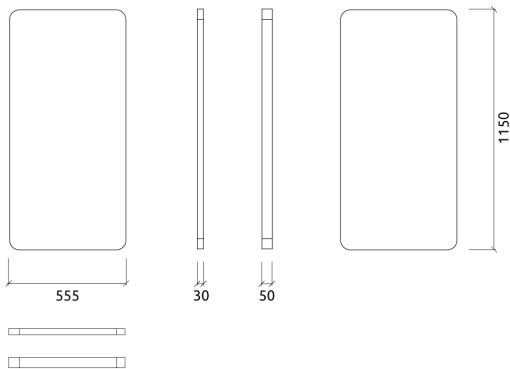

Performance

Technical Information

Features

Type:  
Absorber

Absorption range: 315 Hz to 8000 Hz

Acoustic Class: B | ( $\alpha_w$ ) = 0,80

Available fire rates:  
FG | Furniture Grade

Material:  
- Acoustic fabric  
- Calibrated cell acoustic foam

Dimensions:

FG - SF | 555x1150x30mm | 0.64 Kg

Myriad is an acoustic absorber panel, designed for rooms that require a simple and efficient solution for reverberation control. Made from high performance acoustic foam, covered with a premium acoustic fabric, Myriad excels in the high frequency range. Myriad unleashes its design potential when combining colours, allowing you to create beautiful designs and your own personalised patterns. Myriad is very easy to install, with a self-adhesive backing. In minutes you can have your room acoustically treated and ready to use.